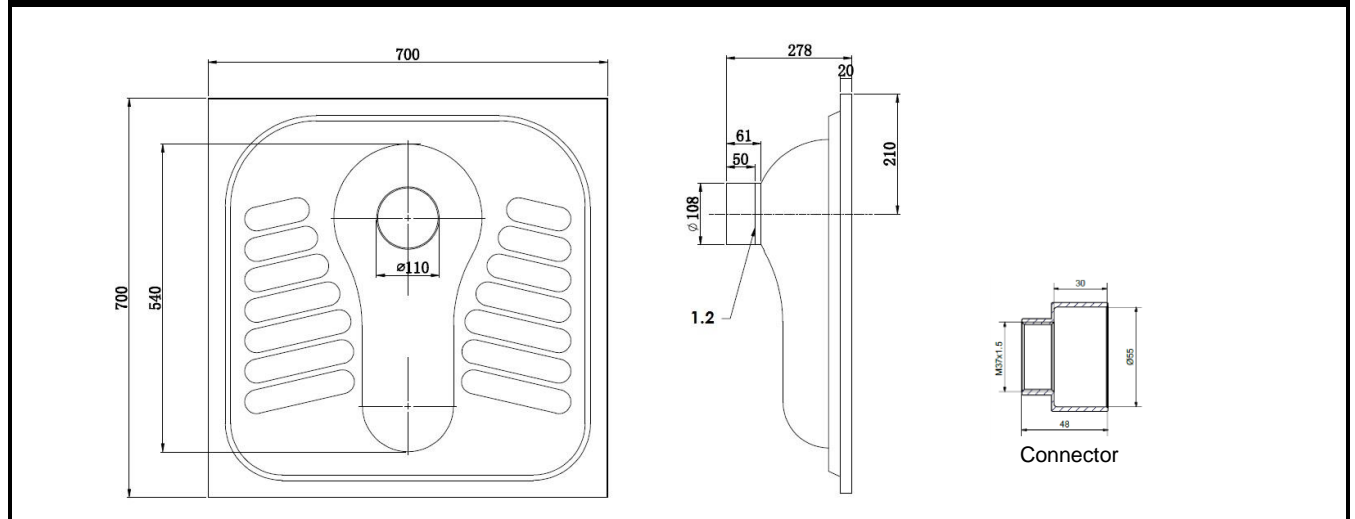

Squatting pan Mounting instruction

Supplied parts

1x

1 x

1 x

1 x

CAUTION : NOT IN DELIVERY

Installation

Squatting pan Mounting instruction

Dimensions

Maintenance :

All stainless steel components should be cleaned regular, but not with aggressive or abrasive cleaners.

Parts not in delivery

Possible parts :

Geberit : 167 733 16 1 / 167 734 16 1