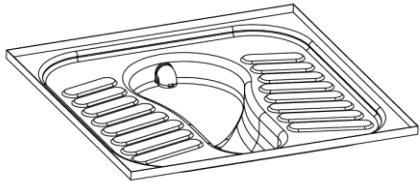

Squatting pan Mounting instruction

Supplied parts

1x

1 x

1 x

1 x

CAUTION : NOT IN DELIVERY

Installation

Squatting pan Mounting instruction

Dimensions

Maintenance :

All stainless steel components should be cleaned regular, but not with aggressive or abrasive cleaners.

Parts not in delivery

Possible parts :

Geberit : 167 733 16 1 / 167 734 16 1