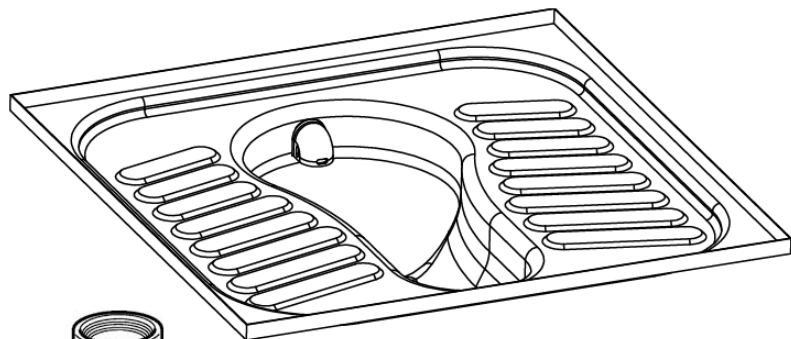

Squatting pan Mounting instruction

Supplied parts

1x

1 x

1 x

1 x

CAUTION : NOT IN DELIVERY

Installation

Squatting pan Mounting instruction

Dimensions

Maintenance :

All stainless steel components should be cleaned regular, but not with aggressive or abrasive cleaners.

Parts not in delivery

Possible parts :

Geberit : 167 733 16 1 / 167 734 16 1