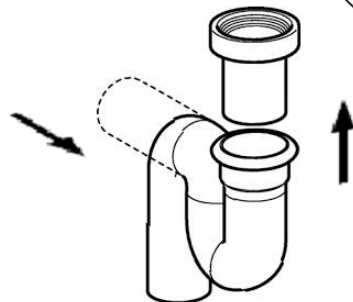

Squatting pan Mounting instruction

Supplied parts

1x

1 x

1 x

1 x

CAUTION : NOT IN DELIVERY

Installation

Squatting pan Mounting instruction

Dimensions

Maintenance :

All stainless steel components should be cleaned regular, but not with aggressive or abrasive cleaners.

Parts not in delivery

Possible parts :

Geberit : 167 733 16 1 / 167 734 16 1